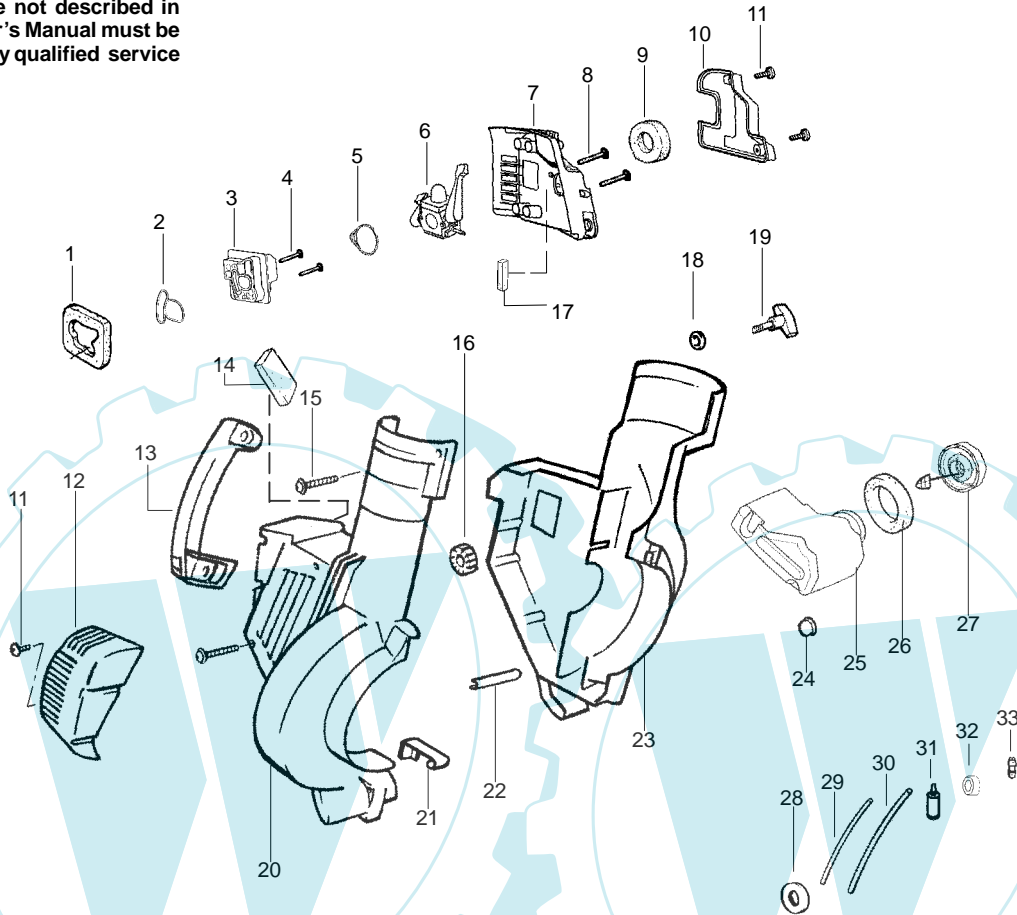

PARTS LIST NO. 530164997		 <b>PARTS LIST</b>	MODEL(s) XLB250
DATE 2/23/05	Replaces 12/09/04 - 530164997		<b>Note:</b> Illustration may differ from actual model due to design changes

**WARNING**

All repairs, adjustments and maintenance not described in the Operator's Manual must be performed by qualified service personnel.

Ref.	Part No.	Description	Ref.	Part No.	Description
1.	530071459	Air Dam (kit)	21.	530402044	Spring-Cover Latch
2.	530071458	Gasket-Adapter (kit)	22.	530049617	Guide-Starter Rope
3.	530035561	Carburetor Adaptor	23.	530056679	Housing-Left
4.	530016309	Screw	24.	530036792	Isolator-Crankcase
5.	530071458	Gasket-Carburetor (kit)	25.	530049491	Assy-Fuel Tank
6.	---	Kit-Carb Ass'y. (C1Q-W11C)	26.	530049527	Gasket-Fuel Tank
	530071632	(WT-606)	27.	530049386	Fuel Cap w/Retainer
	530071775		28.	530049656	Grommet-Shroud
7.	530056629	Air Box	29.	530069247	Kit-Line Carb/Purge
8.	530015849	Screw-Carb.	30.	530069216	Kit-Line Tank/Purge
9.	530049383	Filter-Air	31.	530095646	Assy-Fuel Pick-up
10.	530056581	Cover-Air Filter	32.	530071459	Grommet-Fuel line (kit)
11.	530016349	Screw	33.	530023877	Fitting-Fuel Line
12.	530056641	Guard-Muffler			
13.	530095469	Handle			
14.	530071459	Foam 71.1mm (kit)			
15.	530015886	Screw			
16.	530049323	Isolator			
17.	530071459	Foam 25.4mm (kit)			
18.	530015197	Nut			
19.	530016322	Knob-Blower			
20.	530059851	Assy-Right Housing (Incl. #21)			
				Not Shown	
			✓	530165886	Operator Manual
				530057414	Warning Decal
				530402633	Decal-Screw Warning

✓ = NEW PART NUMBER FOR THIS IPL

★ = REFER TO THE SERVICE REFERENCE INDICATED FOR MORE INFORMATION. (LOCATED AT END OF IPL)

PARTS LIST NO. 530164997		 <b>PARTS LIST</b>	MODEL(s) XLB250
DATE 2/23/05	Replaces 12/09/04 - 530164997		<b>Note:</b> Illustration may differ from actual model due to design changes