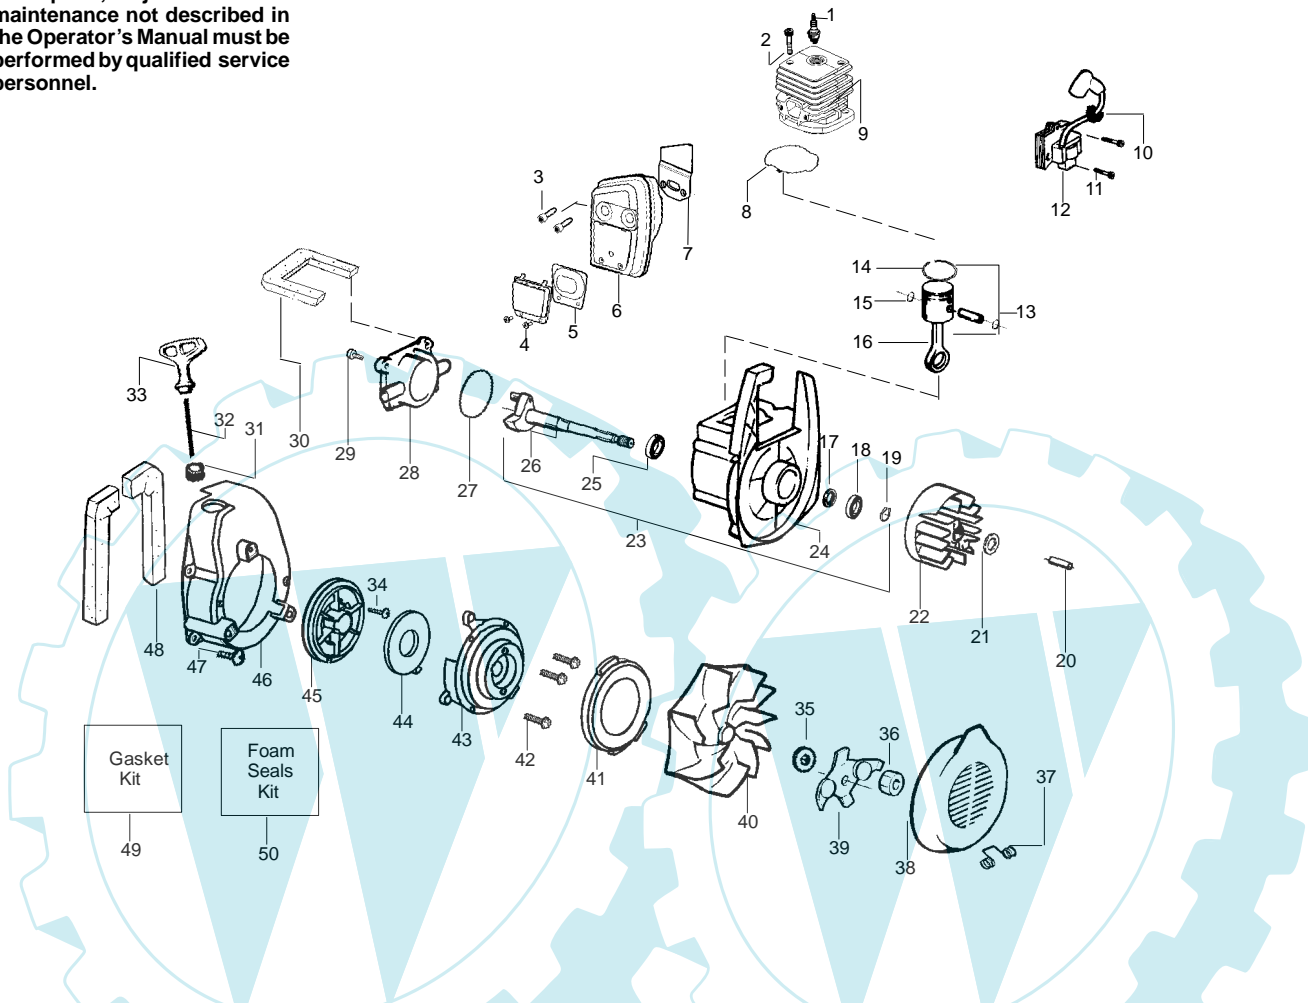

PARTS LIST NO. 530164997		PARTS LIST	MODEL(s) XLB250	
DATE 2/23/05	Replaces 12/09/04 - 530164997		Note: Illustration may differ from actual model due to design changes	PAGE NO. 2

WARNING

All repairs, adjustments and maintenance not described in the Operator's Manual must be performed by qualified service personnel.

Ref.	Part No.	Description	Ref.	Part No.	Description	Ref.	Part No.	Description
1.	952030249	Spark Plug (RCJ-6Y)	20.	530016190	Spacer-Flywheel	39.	530095461	Assy-Mulch Blade
2.	530015953	Screw	21.	530015149	Washer	40.	530069817	Assy-Impeller
3.	530016387	Screw-Muffler-Internal	22.	530039209	Assy-Flywheel	41.	530056625	Seal-Ring
4.	530015241	Screw	23.	530071456	Assy-Crankcase/Crank shaft (incl. 19,24,26)	42.	530016349	Screw
5.	530071593	Kit-Spark Screen (incl. #4)	24.	530012492	Assy-Crankcase (incl. 17,18,25)	43.	530055101	Housing-Pulley
6.	530071834	Kit-Muffler (incl. 3,4,5, & 7)	25.	530032125	Bearing-Inner	44.	530042086	Spring-Starter
7.	530071458	Gasket-Baffle (kit)	26.	530012452	Assy-Crankshaft	45.	530071466	Kit-Starter Pulley
8.	530071458	Gasket-Cylinder (kit)	27.	530071458	O-ring-C/case (kit)	46.	530055102	Fan Housing
9.	530012432	Cylinder	28.	530012443	Cover-Crankcase	47.	530015810	Screw
10.	530019182	Grommet-Ign. Module	29.	530015810	Screw	48.	530071459	Foam-182mm (kit)
11.	530016357	Screw-Ignition Module	30.	530071459	Foam-219mm (kit)	49.	530071458	Kit-Gasket (page 1 incl. 2, & 5) (page 2 incl. 7,8, & 27)
12.	530035505	Ignition Module	31.	530029182	Eyelet-Flange	50.	530071459	Kit-Foam Seals (page 1 incl. 1,14,17,32) (page 2 incl. 30 & 48)
13.	530071833	Kit-Piston (Incl. 14,15)	32.	530071467	Kit-Rope			
14.	530055120	Piston Ring	33.	530049488	Handle-Starter			
15.	530015162	Retainer-Piston Pin	34.	530016391	Screw-Rope			
16.	530069945	Assy-Connecting Rod	35.	530016402	Washer-Belleville			
17.	530019264	Seal-Crankcase	36.	530626605	Nut			
18.	530055728	Bearing-Outer	37.	530402043	Spring-Return Cover			
19.	530015941	Retainer Ring-C'chaft	38.	530049313	Inlet Door			

✓ = NEW PART NUMBER FOR THIS IPL

★ = REFER TO THE SERVICE REFERENCE INDICATED FOR MORE INFORMATION. (LOCATED AT END OF IPL)